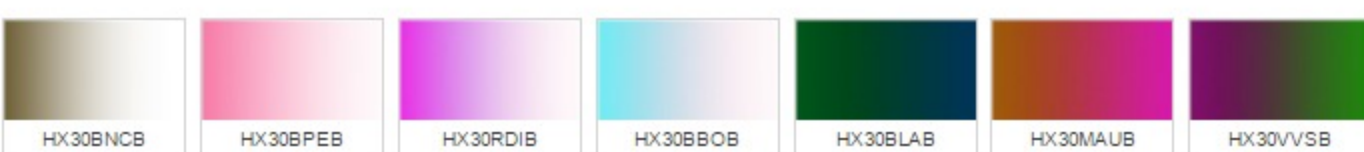

MATT

VARIOCHROME

CARBON FIBRE

CARBON FIBRE MIRROR

ALLIGATOR

SEQUIN

LEATHER

BRUSHED

SUPER GLITTER

METALICHROME MATT

METALICHROME GLOSS

SUPER CHROME